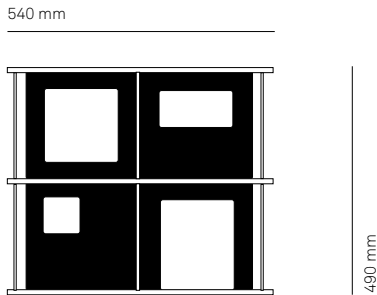

# Playtower Thing 3

momoll, 2006

A multifunctional playtower (modern glass house) with a facade made of plexiglass panels or silkscreened sliding walls. Originally developed as a contemporary modern dollhouse, this expandable play tower can grow with the child's imagination. Make it a garage, a hospital, a shelf or worktable/station.

Convincing in its simplicity, this tower can be expanded in height [almost] without limit. The modern, modular design is easily assembled (and disassembled), solid and well-crafted.

Materials: multilayer birch plywood, water-based finish; plexiglas tinted, silkscreened plywood; different themes  
 EN 71 Norm for toys  
 Age recommendation: 3 years and up (wooden walls); 5 years (plexi glass)  
 Size (box): 22 X 21.6 X 3.5 in  
 Weight: 26.2 lb (additional floor 10.1 lb)