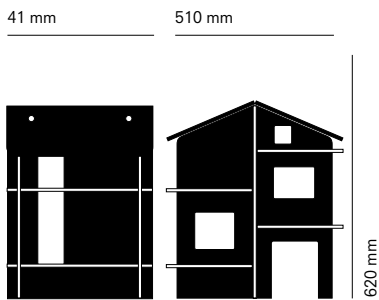

Dollhouse Ray Ray

momoll, 2006

The collapsible dollhouse is a modern interpretation of a toy classic. This contemporary chalet convinces with inviting simplicity and generous size. The roof opens up (and hides a secret chamber) and is attached to the main structure with an elastic string. Dissassembled, it can be stored in a small bag or easily transported to the weekend house, the grandparents or friends. The modern, modular design is easily assembled (and disassembled), solid and well crafted.

Materials: multilayer birch plywood, water-based finish;
different roof colors
EN 71 Norm for toys
Age recommendation: 3 years and up
Size (box): 25.2 X 20.5 X 3.5 in
Weight: 23 lb

Color options (roof):